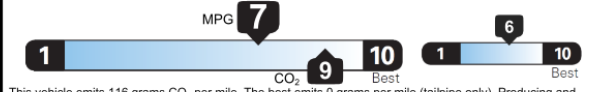

fuelconomy.gov

Calculate personalized estimates and compare vehicles

GOVERNMENT 5-STAR SAFETY RATINGS

Overall Vehicle Score Not Rated

Based on the combined ratings of frontal, side and rollover. Should ONLY be compared to other vehicles of similar size and weight.

Frontal Crash Driver Not Rated
Passenger Not Rated

Based on the risk of injury in a frontal impact. Should ONLY be compared to other vehicles of similar size and weight.

Side Crash Front seat Not Rated
Rear seat Not Rated

Based on the risk of injury in a side impact.

Rollover Not Rated

Star ratings range from 1 to 5 stars (★★★★★) with 5 being the highest.

Source: National Highway Traffic Safety Administration (NHTSA)

www.safercar.gov or 1-888-327-4236

PARTS CONTENT INFORMATION FOR VEHICLES IN THIS CARLINE:
U.S./CANADIAN PARTS CONTENT: 0%
MAJOR SOURCES OF FOREIGN PARTS CONTENT: JAPAN: 93%

NOTE: PARTS CONTENT DOES NOT INCLUDE FINAL ASSEMBLY, DISTRIBUTION, OR OTHER NON-PARTS COSTS.

FOR THIS VEHICLE:
FINAL ASSEMBLY POINT: TACOMA
COUNTRY OF ORIGIN: JAPAN
TRANSMISSION: JAPAN

This Vehicle qualifies for Nissan's

Security+Plus Extended Protection Plan

The only service agreement backed by Nissan Extended Services North America! Ask your dealer for details, or call 1-800-NISSAN-1 for more information

Dealer:
OLD ORCHARD NISSAN, LLC
5240 GOLF RD
SKOKIE, IL 60077

VIN: JA4T0MA91T2045055
MDL: 51216-045055 GAS-G
OPT: H-B92C03L92S92

EXT: COSMIC BLACK
INT: BLACK
EMS: 50 STATE EMISSIONS

Transport Method: TRUCK

2026052222745AS981

**Not actual Monroney Label. Provided for informational purposes only. Vehicle features, pricing and other information subject to change, may vary from actual vehicle content and/or Monroney label description. While Nissan makes reasonable efforts to ensure accuracy of information, Nissan is not responsible for changes, errors or omissions. See actual vehicle and/or verify information in question with your Nissan dealer.